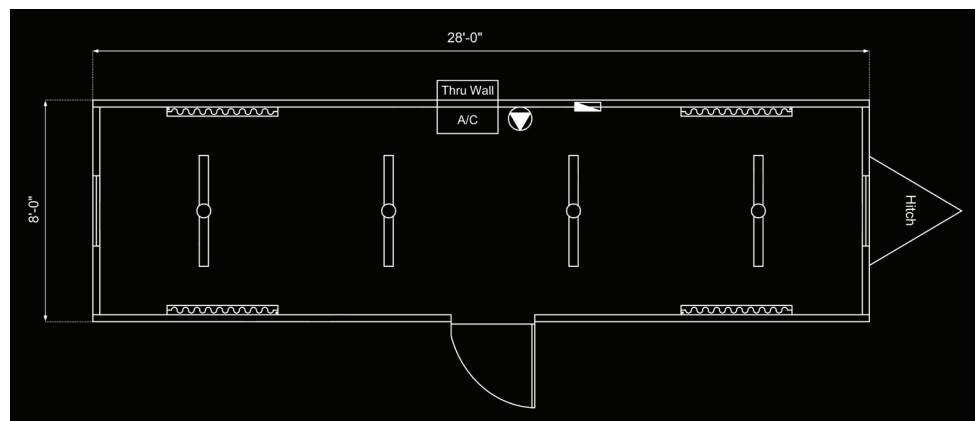

Specifications:

- * Overall length: 24'
- * Box size: 8' x 20' (160 sq. ft.)

Applications: Special Event, Construction, Seasonal, Long-Term

Related Products: Storage Container, Standard, Trifecta, Aqua Flush, Holding Tank