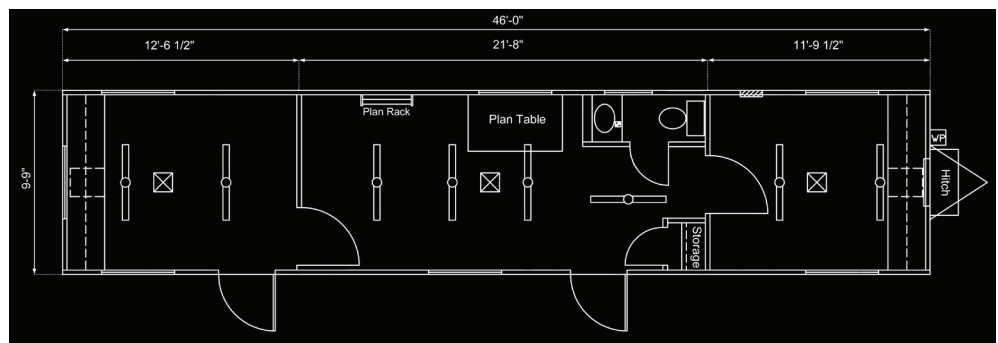

12 x 60

Features:

Furniture:

- * Two (2) desks with file cabinets
- * Drafting table

Heating and cooling:

- * Wall-mounted HVAC unit

Interior finish:

- * Wood panel walls
- * Gypsum ceiling panels
- * Vinyl tile floors
- * Optional restroom

Specifications:

- * Overall length: 24'
- * Box size: 8' x 20' (160 sq. ft.)

Applications: Special Event, Construction, Seasonal, Long-Term

Related Products: Storage Container, Standard, Trifecta, Aqua Flush, Holding Tank