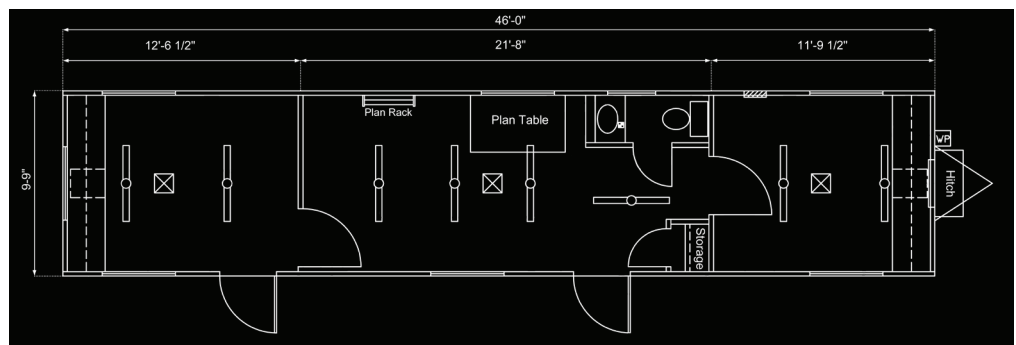

**10 x 50**

**Features:**

**Furniture:**

- \* Two (2) desks with file cabinets
- \* Drafting table

**Heating and cooling:**

- \* Wall-mounted HVAC unit

**Interior finish:**

- \* Wood panel walls
- \* Gypsum ceiling panels
- \* Vinyl tile floors
- \* Optional restroom

**Specifications:**

- \* Overall length: 24'
- \* Box size: 8' x 20' (160 sq. ft.)

**Applications:** Special Event, Construction, Seasonal, Long-Term

**Related Products:** Storage Container, Standard, Trifecta, Aqua Flush, Holding Tank