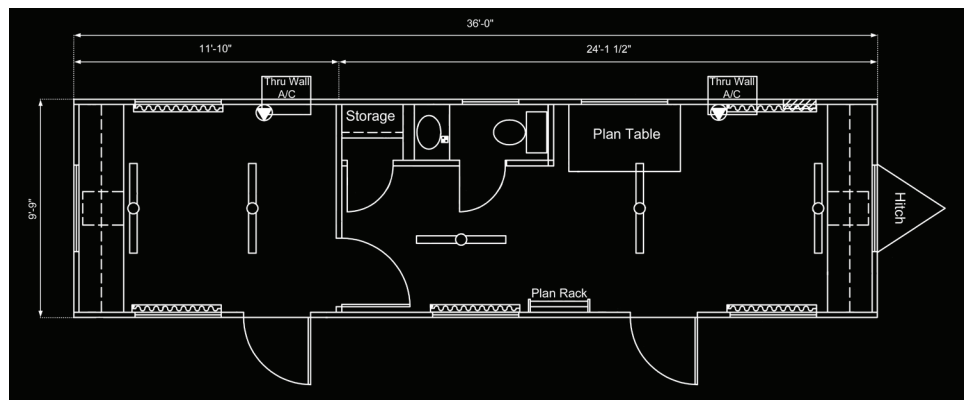

10 x 40

Features:

Furniture:

- * Two (2) desks with file cabinets
- * Drafting table

Heating and cooling:

- * Wall-mounted HVAC unit

Interior finish:

- * Wood panel walls
- * Gypsum ceiling panels
- * Vinyl tile floors
- * Optional restroom

Specifications:

- * Overall length: 24'
- * Box size: 8' x 20' (160 sq. ft.)

Applications: Special Event, Construction, Seasonal, Long-Term

Related Products: Storage Container, Standard, Trifecta, Aqua Flush, Holding Tank